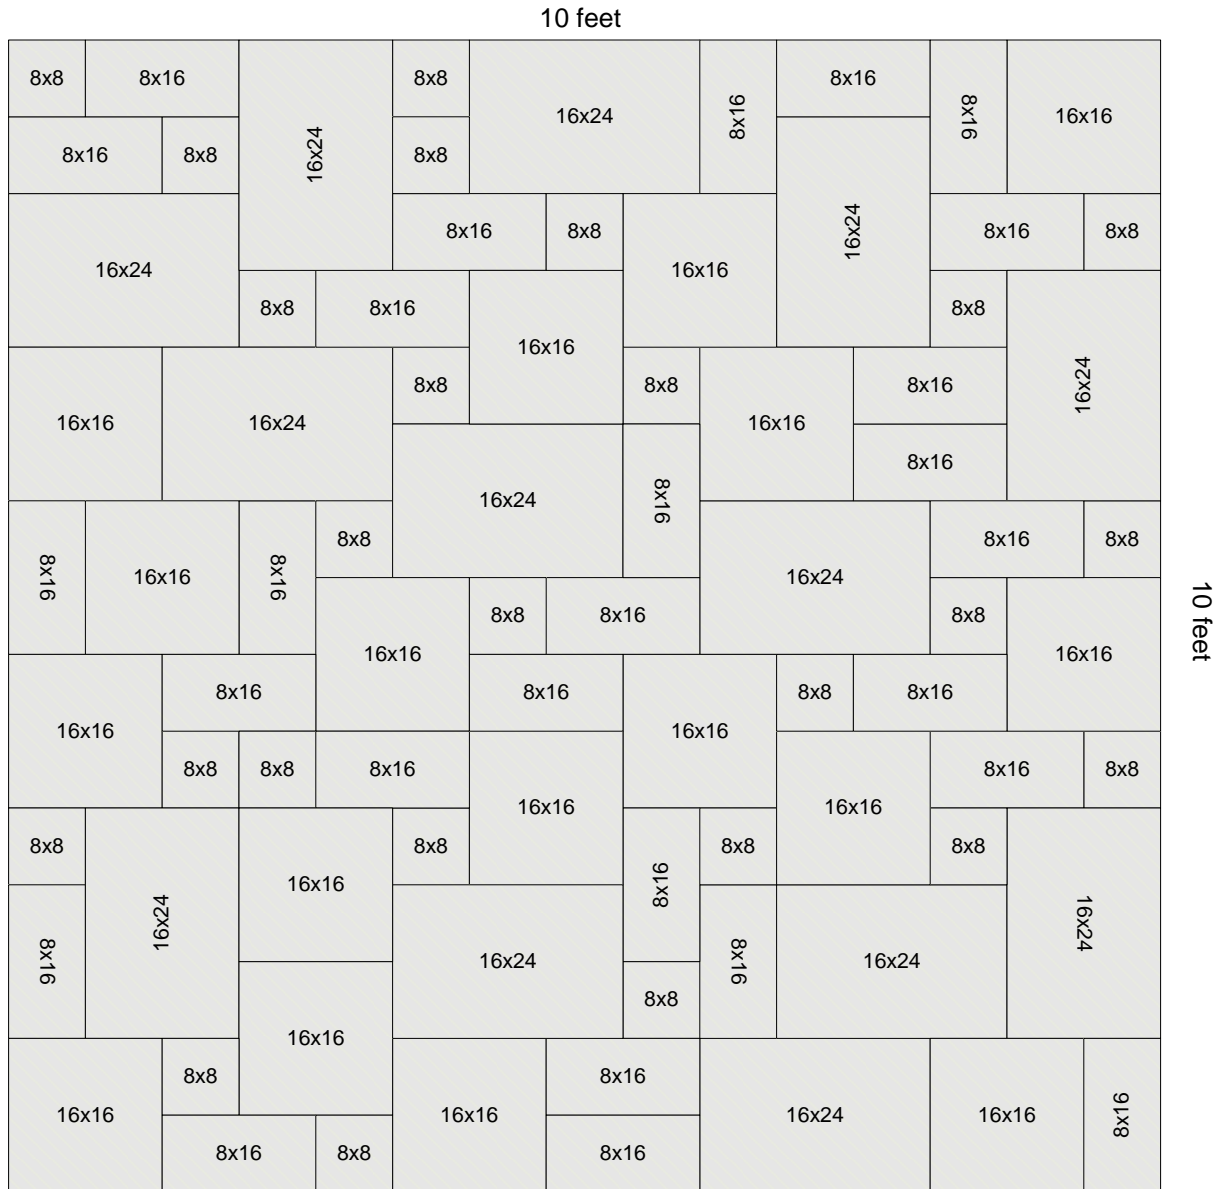

SOLANA

100 sf pattern example

Basic Pattern 2 - 100 sf consisting of the following pieces:

- (25) 8" x 8" = 11.11%
- (27) 8" x 16" = 24%
- (17) 16" x 16" = 30.22%
- (13) 16" x 24" = 34.67%